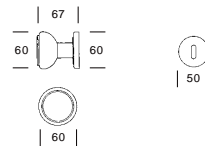

Finiture Finishes

- CR
- CRS
- NS

4479