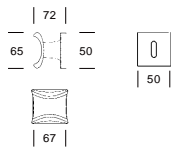

POMOLI *DOOR KNOB*

PAPILLON

Studio Galeazzi & Associati

6099

Finiture Finishes

CR

CRS

NS